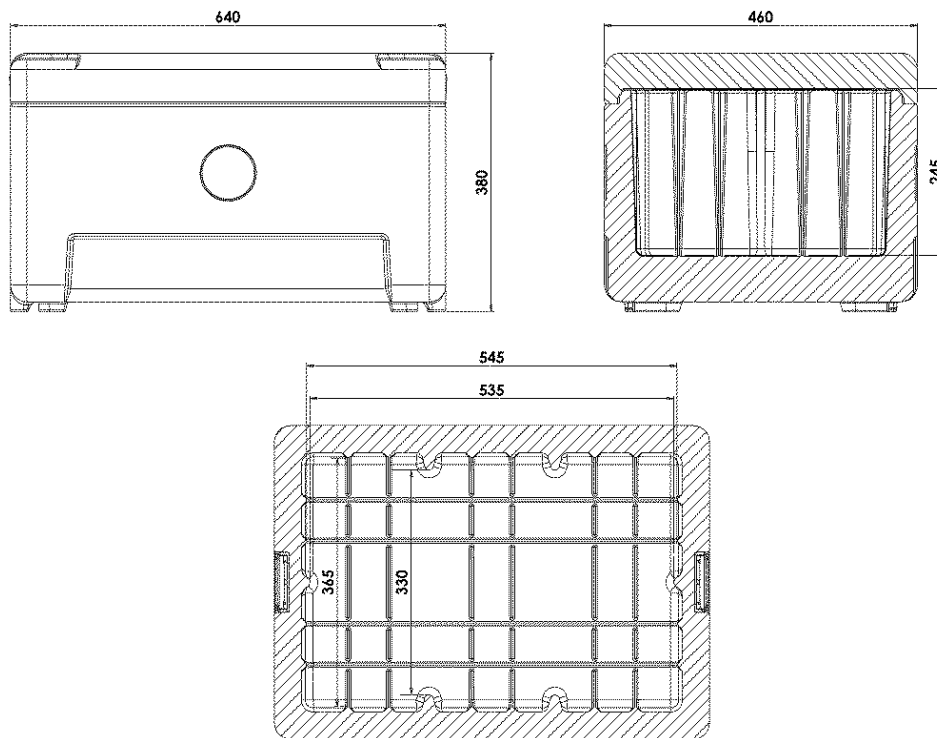

Model	Code	EAN code	Ext. dim. (mm)	Int. dim. (mm)	Capacity (l)	Weight (Kg)
GN 18/18 grey/blue	GN180006	8022949043308	460x640xh380	365x545xh245	49	9,5

**PRODUCT FEATURES**

It can house GN1/1 h 200mm pans and submultiples.

Maxidolly Cart:

- capacity 150 Kg;
- 4 rubber wheels anti-marking and PP core;
- diam wheels: 100 mm;
- 2 fixed wheels;
- 2 swivel wheels.

Available with chromed handle, stainless steel handle or without handle.

## TECHNICAL DATA (mm)