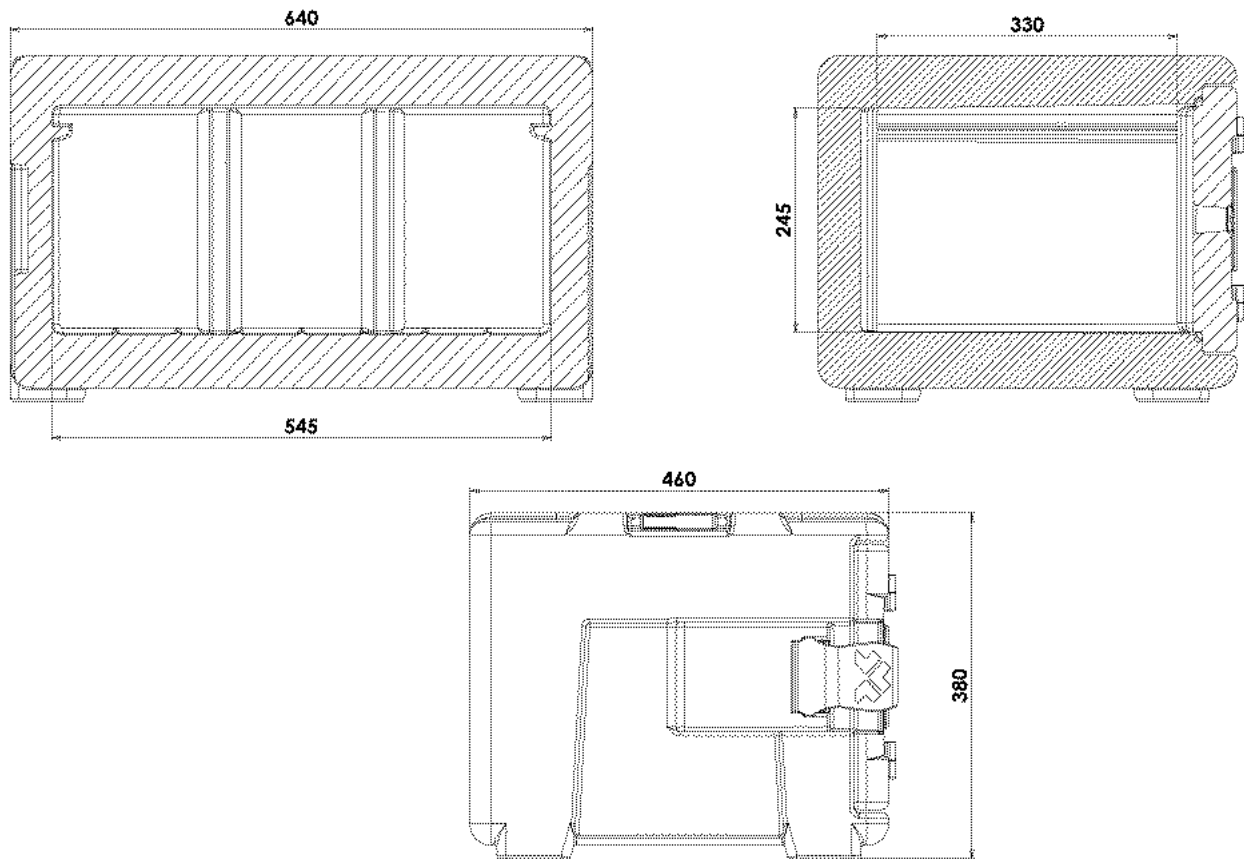

Model	Code	EAN code	Ext. dim. (mm)	Int. dim. (mm)	Capacity (l)	Weight (Kg)
AL200 grey/blue	AL200007	8022949016777	460x640xh380	330x545xh245	48	10

PRODUCT FEATURES

	<p>Equipped with 1 upper seat for housing a plate or a GN 1/1 pan.</p> <p>It can carry:</p> <ul style="list-style-type: none"> • 2 GN 1/1 h100 + 1 Eutectic plate; • 1 GN 1/1 h200 + 1 Eutectic plate. 		<p>Equipped with opening door up to 240° and easily removable, to facilitate washing operations.</p>
	<p>Eutectic plates:</p> <ul style="list-style-type: none"> • warm (red) • fresh (pink) • frozen (blue) • frozen plus (green) <p>to increase thermal maintenance performance</p>		<p>Easily removable door sealing gasket.</p>
	<p>Stainless steel grip handles with handle cover.</p>		<p>Closing hooks in shockproof material.</p>
	<p>Adjustable vent valve</p>		<p>Provided with zippers made of shockproof material and resistant to stress.</p>
	<p>Maxidolly Cart:</p> <ul style="list-style-type: none"> • capacity 150 Kg; • 4 rubber wheels anti-marking and PP core; • diam wheels: 100 mm; • 2 fixed wheels; • 2 swivel wheels. <p>Available with chromed handle, stainless steel handle or without handle.</p>		<p>Available (on request) USB datalogger to record temperature during transport.</p>
	<p>Monobloc structure, without edges, joints and welding.</p>	<p>°C</p>	<p>Container granted for use from -30°C to +100°C.</p>

TECHNICAL DATA (mm)

ACCESSORIES

Model	Code	Color	Ext. dim. (mm)	Int. dim. (mm)	Weight (Kg)
Eutectic plate Hot +70°C	PEGS0003	red	GN 1/1		3
Eutectic plate Fresh +3°C	PEGS0001	rose	GN 1/1		4
Eutectic plate Frozen -21°C	PEGS0002	blue	GN 1/1		4
Eutectic plate Frozen plus -21°C	PEGS9008	green	GN 1/1		4
Maxidolly Cart chrome handle	MAXI0012	grey/blue	525x750xh965	400X600	9,4
Maxidolly Cart stainless steel handle	MAXI0011	grey/blue	525x750xh965	400X600	9,4
Maxidolly Cart without handle	MAXI9002	grey/blue	525x750xh210	400X600	7
USB Data logger -30°C +70°C	AFG007		80x33xh14		