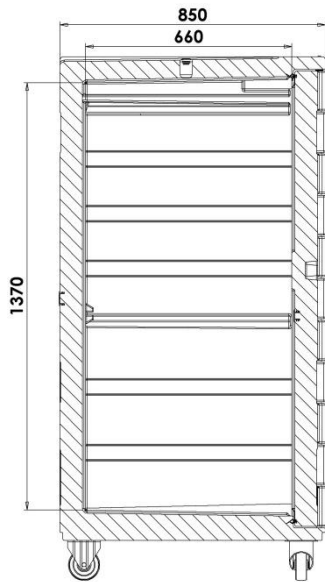

Model	Code	EAN code	Ext. dim. (mm)	Int. dim. (mm)	Capacity (liters)	Weight (kg)
500 CATERING with wheels	05000086	8022949163426	715X850Xh1675	540x660xh1370	500	108

PRODUCT FEATURES

	<p>4 wheels diameter 100 mm (2 fixed and 2 swivel, one of which with brake). Wheel support plate integrated in the container.</p>		<p>Internal dimensions for GN 1/1, GN 2/1 pans & trays</p>
	<p>Stainless steel closing handle with release button.</p>		<p>Handle prepared for the use of tamper-evident system.</p>
	<p>Eutectic plates to increase thermal maintenance performance over time (on request).</p>		<p>Available (on request) towing set to move more than one container at the same time.</p>
	<p>Internal temperature controllable thanks to the thermometer that can be inserted into the door (on request).</p>		<p>Monobloc structure, without edges, joints and welds.</p>
	<p>Internal grooves for good air circulation.</p>		<p>Openable door up to 270° with latch - tab door.</p>
	<p>Door sealing gasket easily removable</p>		<p>Stainless steel rod with 2 hooks integrated inside the door.</p>

CONTAINER TECHNICAL DATA (mm)

GN 1/1 – GN 2/1 INTERNAL CAPACITY

H65

H100

H150

H200

ACCESSORIES

Model	Code	Color	Ext. Dim. (mm)	Weight (kg)
Card holder	RRI141		A5	
Eutectic plate fresh +3°C - 2 x Cargo -	PE500001	rose	540x325xh57	6,8
Eutectic plate frozen - 21°C - 2 x Cargo -	PE500002	blue	540x325xh57	6,8
Eutectic plate Frozen Plus - 21°C - 2 x Cargo -	PE500908	green	540x325xh57	6,8
USB Data Logger 30°C +70°C	AFG007			
Towing set	SETTR500			
Eutectic plate retainer safety kit	RRI180			
Analog thermometer +40°C- 40°C	RRI165			