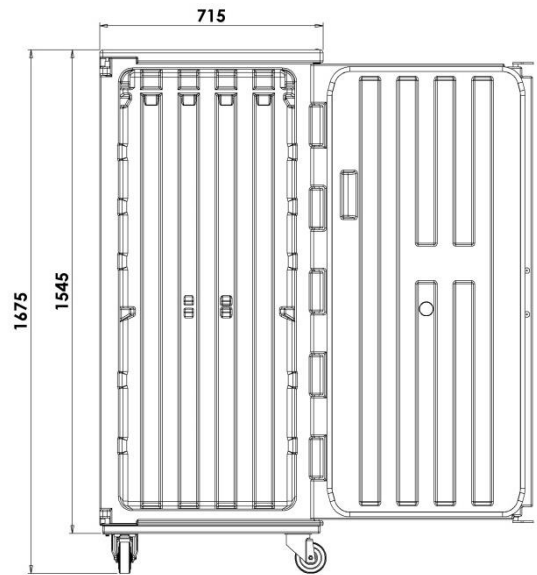

ATP

Insulated container for the transport of products of temperature-controlled products

- Brand: MELFORM
- Country of origin: ITALY
- Customs code: 39231090
- ATP Certificate
- Compatible with food contact
- Color: light blue
- Capacity: 500 liters.
- Technology: roto moulding
- Warranty: 24 months
- Fully recyclable at the end of its operational life.

Model	Code	EAN code	Ext. dim. (mm)	Int. dim. (mm)	Capacity (liters)	Weight (kg)
500 CATERING with wheels	05000086	8022949163426	715X850Xh1675	540x660xh1370	500	108

PRODUCT FEATURES

	<p>4 wheels diameter 100 mm (2 fixed and 2 swivel, one of which with brake). Wheel support plate integrated in the container.</p>		<p>Internal dimensions for GN 1/1, GN 2/1 pans & trays</p>
	<p>Stainless steel closing handle with release button.</p>		<p>Handle prepared for the use of tamper-evident system.</p>
	<p>Eutectic plates to increase thermal maintenance performance over time (on request).</p>		<p>Available (on request) towing set to move more than one container at the same time.</p>
	<p>Internal temperature controllable thanks to the thermometer that can be inserted into the door (on request).</p>		<p>Monobloc structure, without edges, joints and welds.</p>
	<p>Internal grooves for good air circulation.</p>		<p>Openable door up to 270° with latch - tab door.</p>
	<p>Door sealing gasket easily removable</p>		<p>Stainless steel rod with 2 hooks integrated inside the door.</p>

CONTAINER TECHNICAL DATA (mm)

GN 1/1 – GN 2/1 INTERNAL CAPACITY

H65

H100

H150

H200

ACCESSORIES

Model	Code	Color	Ext. Dim. (mm)	Weight (kg)
Card holder	RRI141		A5	
Eutectic plate fresh +3°C - 2 x Cargo -	PE500001	rose	540x325xh57	6,8
Eutectic plate frozen - 21°C - 2 x Cargo -	PE500002	blue	540x325xh57	6,8
Eutectic plate Frozen Plus - 21°C - 2 x Cargo -	PE500908	green	540x325xh57	6,8
USB Data Logger 30°C +70°C	AFG007			
Towing set	SETTR500			
Eutectic plate retainer safety kit	RRI180			
Analog thermometer +40°C- 40°C	RRI165			